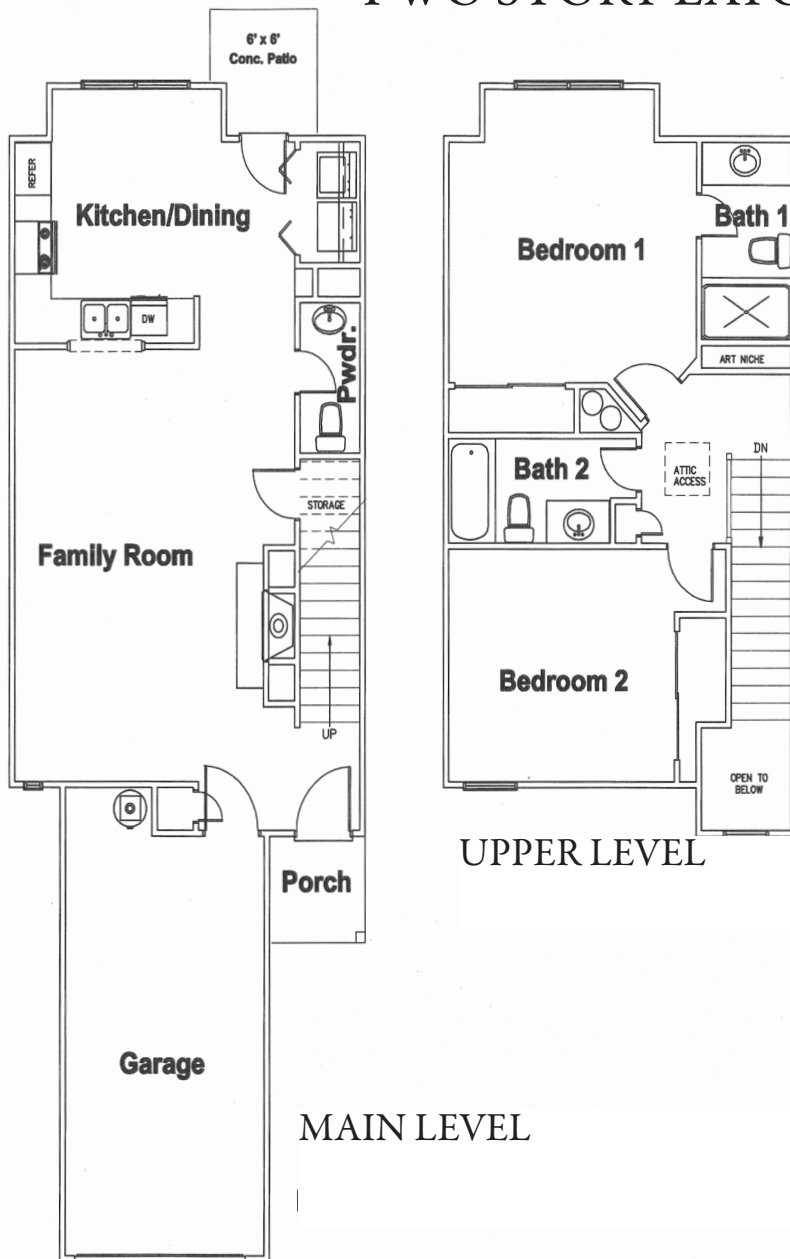

*Luxury Living
at an Affordable Price*

Two Story Units starting from \$128,700

Seneca's Premier
Townhome Community

TWO STORY LAYOUT

For more information, contact:

SHARON SIMMONS
864.420.0135 - Direct